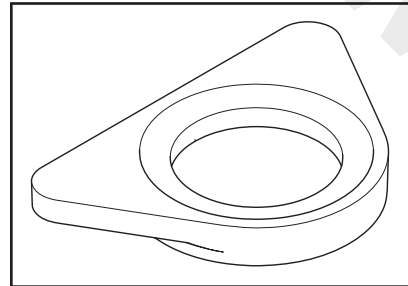

Product Code: MH SNK EF C-BGE-MOC-WHT

Revision: D5

1

2