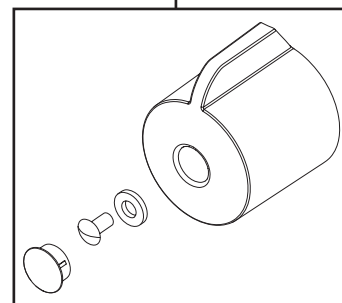

3

1	Reinforcing Plate
2	EasyFit Tool
3	Handle Assembly
4	1/2" Ceramic Disc Valves (Pair)
5	Spout Seals Kit
6	Anti-Splash Assembly
7	M5 x 8mm Grub Screw
8	EasyFit Pack
9	Isolation Valves (Pair)
10	Molykote Grease
11	1/2" BSP Flexible Tails (Pair)