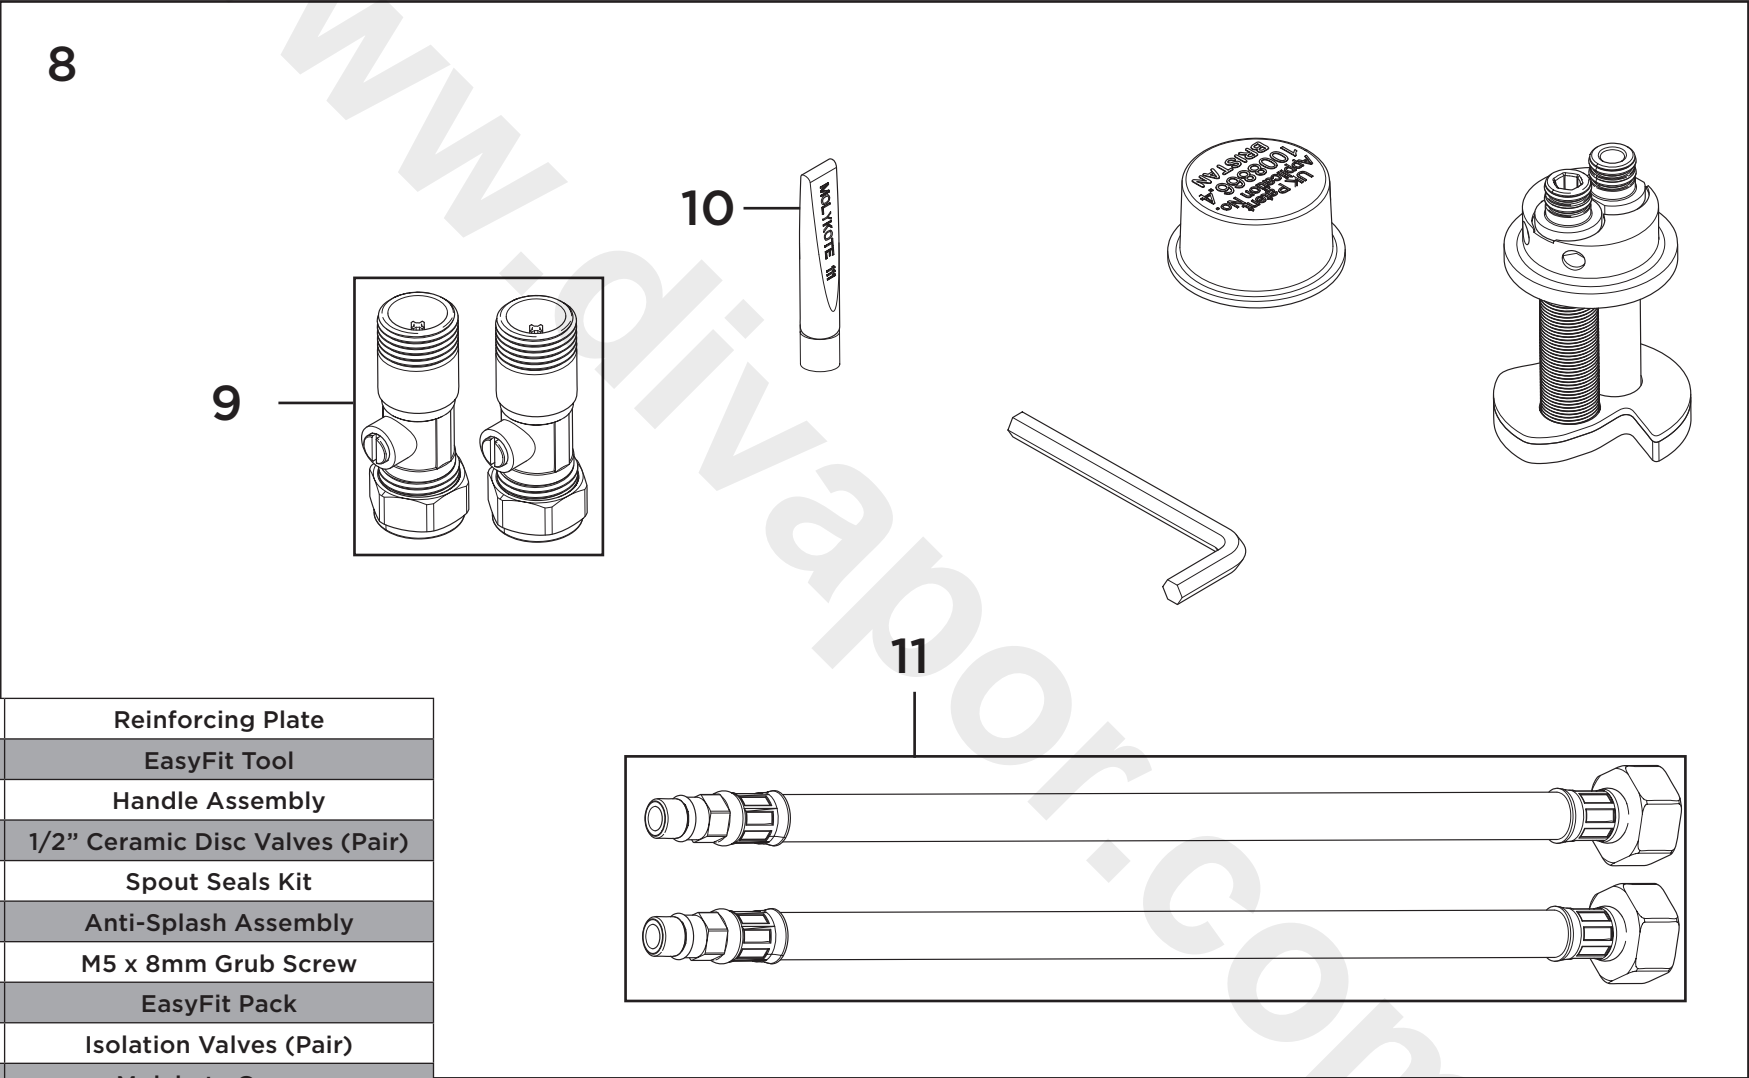

Product Code: MH SNK EF C-BGE-MOC-WHT

Revision: D5

1

2

5

4

6

7

3

1	Reinforcing Plate
2	EasyFit Tool
3	Handle Assembly
4	1/2" Ceramic Disc Valves (Pair)
5	Spout Seals Kit
6	Anti-Splash Assembly
7	M5 x 8mm Grub Screw
8	EasyFit Pack
9	Isolation Valves (Pair)
10	Molykote Grease
11	1/2" BSP Flexible Tails (Pair)

Product Code: MH SNK EF C-BGE-MOC-WHT
Revision: D4

1	Reinforcing Plate
2	EasyFit Tool
3	Handle Assembly
4	1/2" Ceramic Disc Valves (Pair)
5	Spout Seals Kit
6	Anti-Splash Assembly
7	M5 x 8mm Grub Screw
8	EasyFit Pack
9	Isolation Valves (Pair)
10	Molykote Grease
11	1/2" BSP Flexible Tails (Pair)