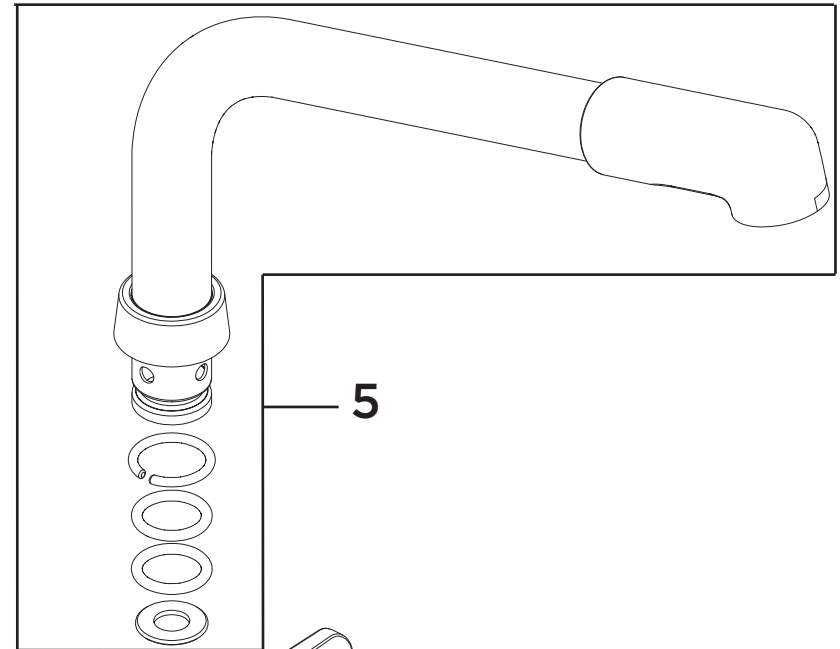

Product Code: MH SNK EF C-BGE-MOC-WHT

Revision: D5

1

2

5

4

6

7

3

1	Reinforcing Plate
2	EasyFit Tool
3	Handle Assembly
4	1/2" Ceramic Disc Valves (Pair)
5	Spout Seals Kit
6	Anti-Splash Assembly
7	M5 x 8mm Grub Screw
8	EasyFit Pack
9	Isolation Valves (Pair)
10	Molykote Grease
11	1/2" BSP Flexible Tails (Pair)